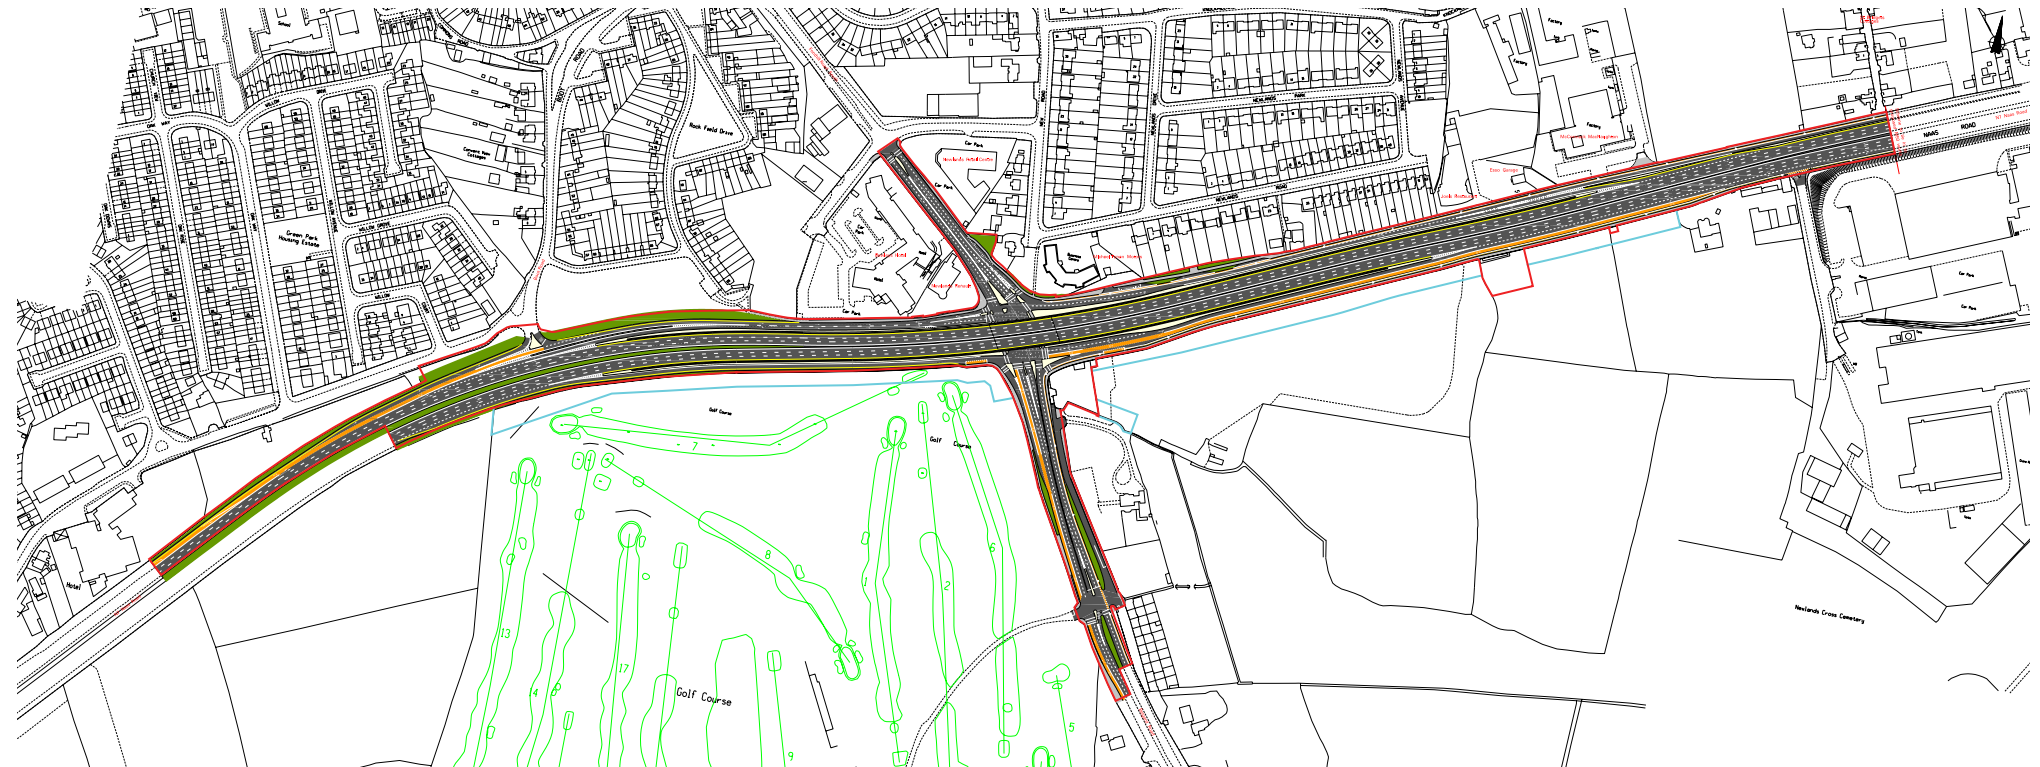

Proposed Scheme Location

ARUP

Newlands Cross Upgrade EIS

D4556.11

December 2007

Figure 1.1

0 metres 300
Scale 1:7500
Ordnance Survey Ireland Licence Number
EN 0002807 © Government of Ireland

ARUP

Figure 1.4