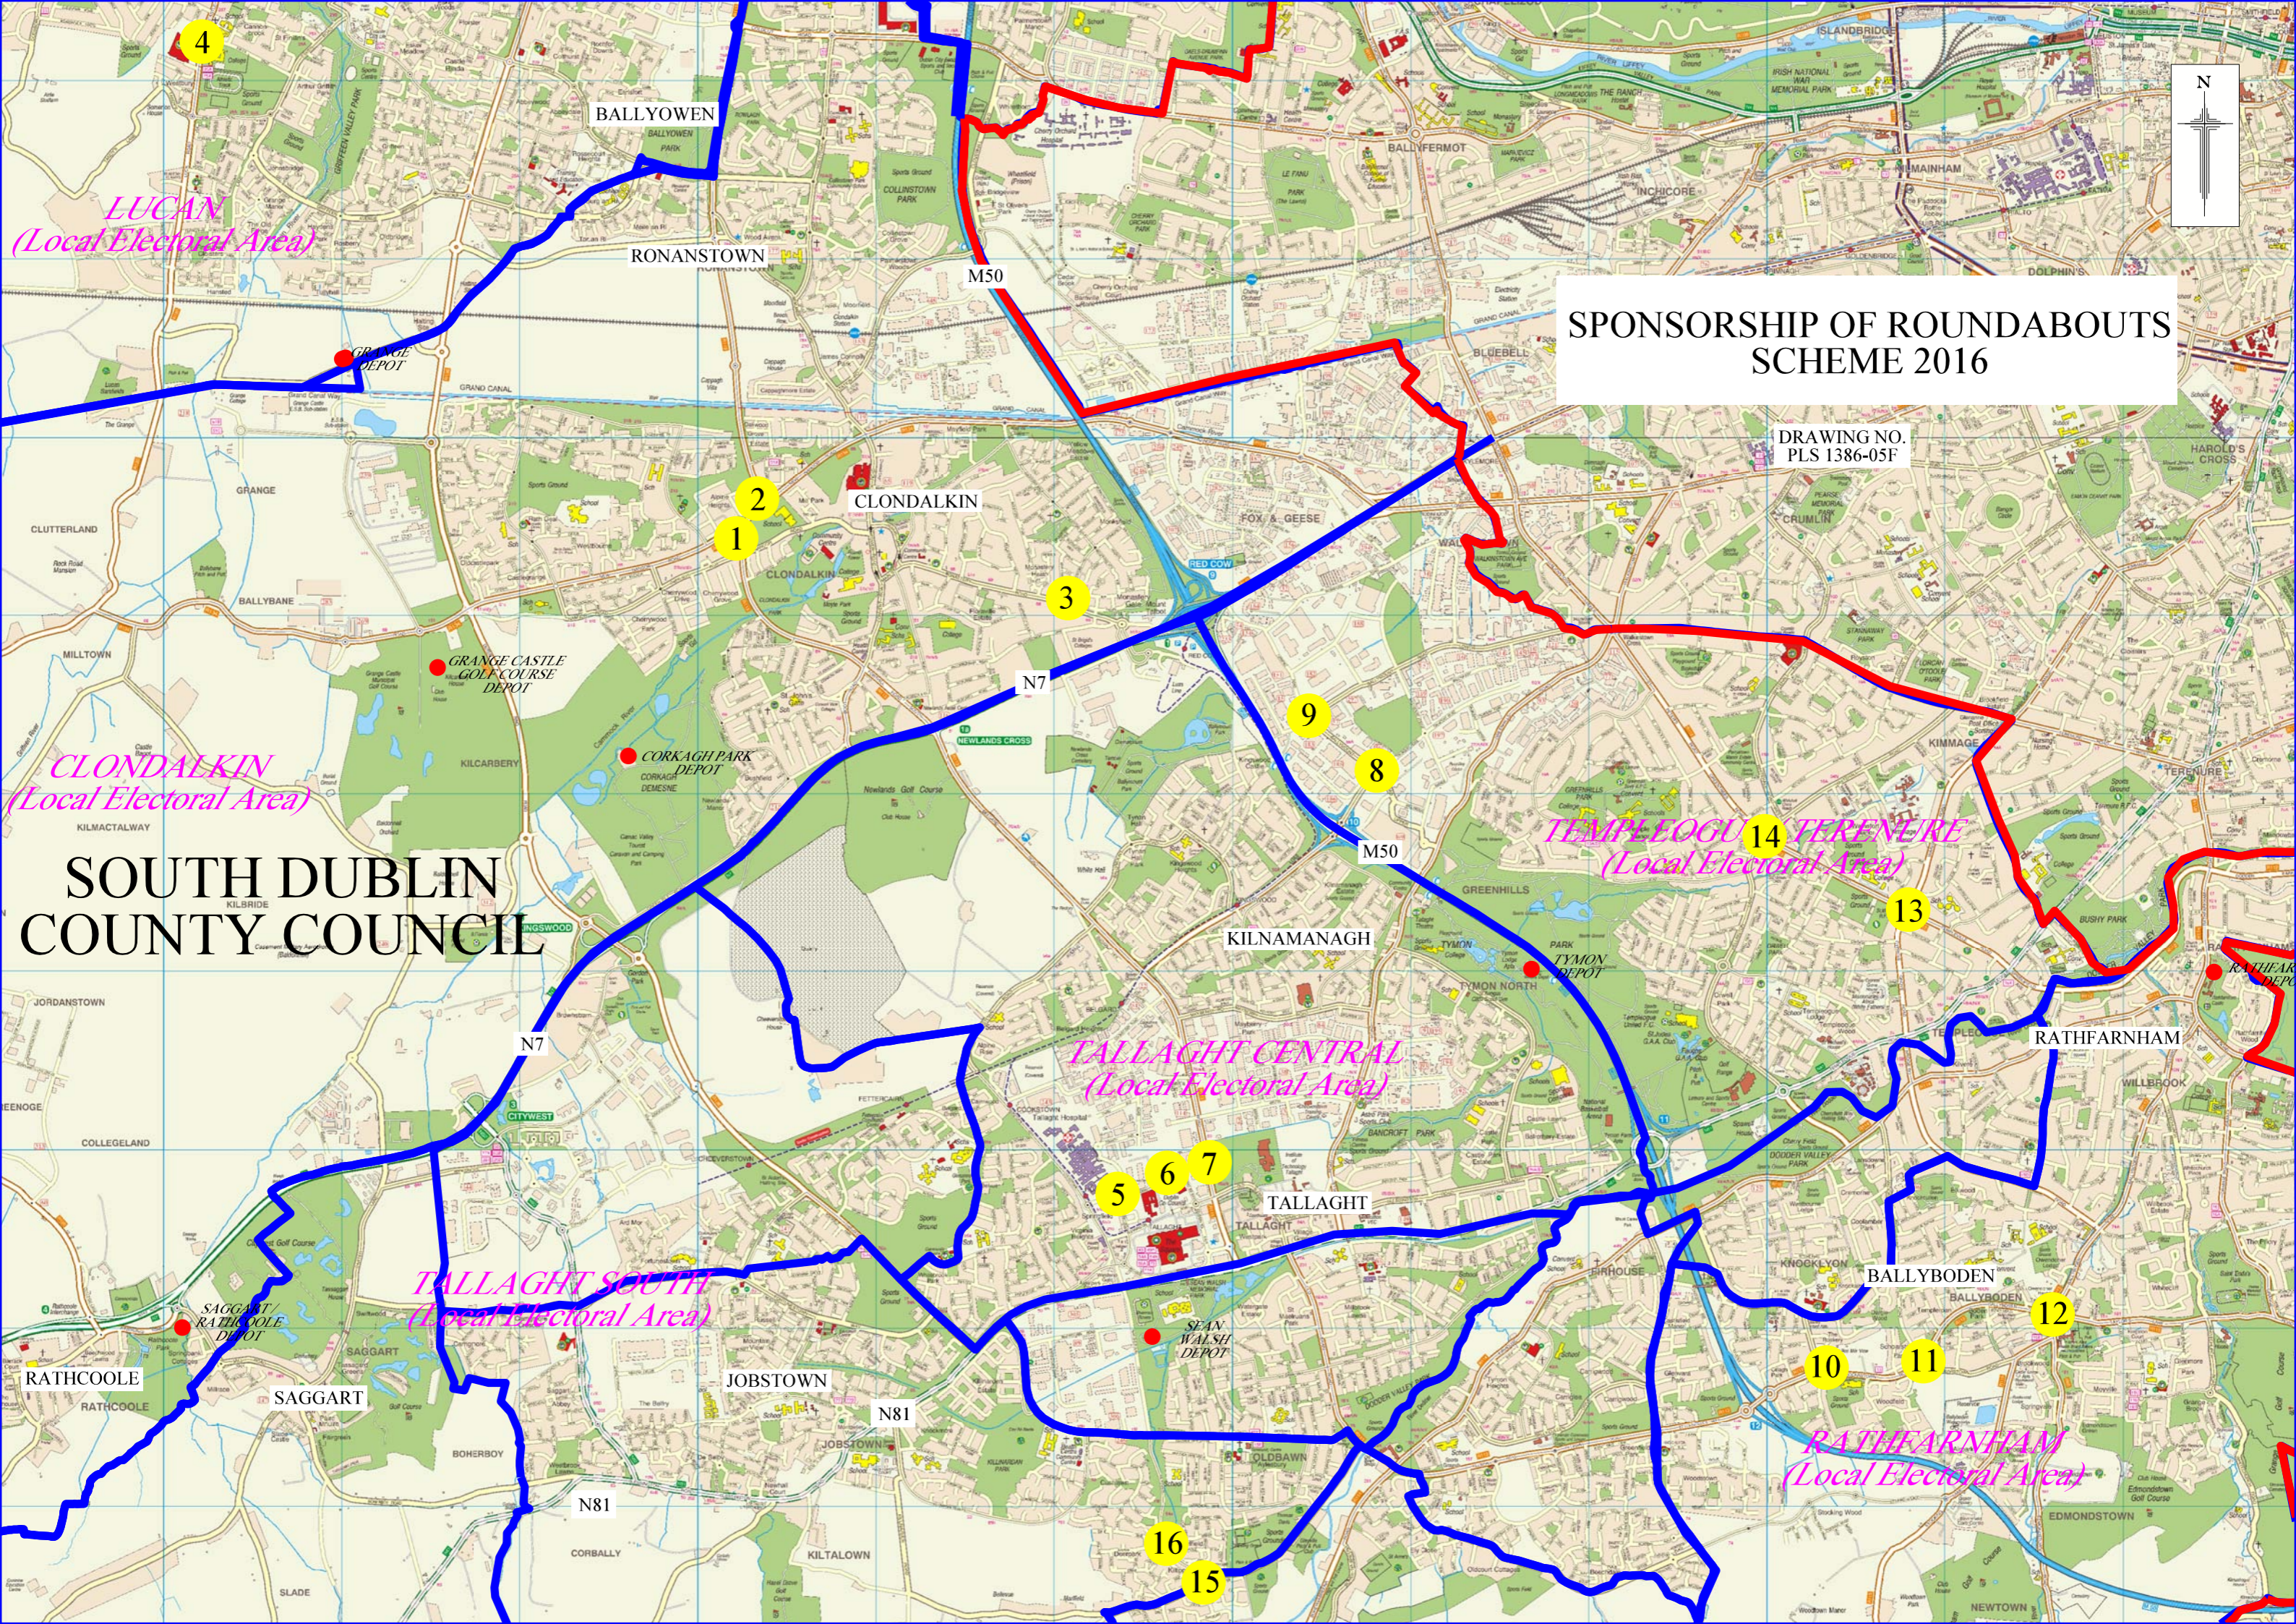

SPONSORSHIP OF ROUNDABOUTS SCHEME 2016

DRAWING NO. PLS 1386-05F

SOUTH DUBLIN COUNTY COUNCIL

LUCAN (Local Electoral Area)

CLONDALKIN (Local Electoral Area)

TALLAGHT CENTRAL (Local Electoral Area)

TALLAGHT SOUTH (Local Electoral Area)

TEMPLEOGUE/TERENEIRE (Local Electoral Area)

RATHFARNHAM (Local Electoral Area)

BALLYOWEN

RONANSTOWN

CLONDALKIN

KILNAMANAGH

TALLAGHT

RATHFARNHAM